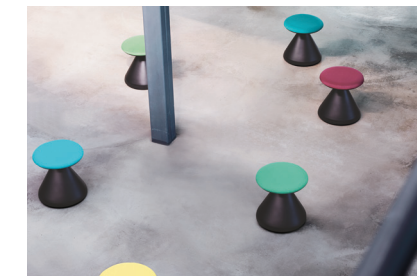

Creative

CH0022

CH0022 has an interesting, mushroom-like shape, creating emphasis in your office with various pop colors, and provides relaxation with its rocking base, comfortable seat cushion and rotation function.

Designed by
Claudio Bellini

CH0022 series

CH0022, setting lively and playful mood in office

CH0022 is made of comfortable seat cushion with body that strongly supports the seat. Its rocking base, moving back and forth, allows high movement capability as well as casual interactions in office.

Moving handle

360-degree swivel

Mobility

CH0022 series

Various office scenes using CH0022

Conference zone
inspiring creative ideas

Worklounge
offering refreshment from hard work

Amenity zone
encouraging interactive communication

Workstation
supporting instant and casual teamwork

CH0022 series

Extra tips of CH0022

Pop colors creating emphasis in office

High mobility anyone can easily move

Seat Color